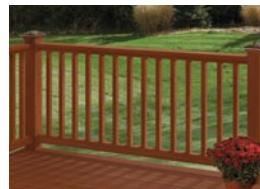

REAL HARDWOOD. REAL BEAUTY. REAL VALUE.

Abaco is the perfect choice for a beautiful wood deck, thanks to its natural ability to resist rot, decay, termites, splintering, twisting and cracking.

Abaco also features all the deck railing components needed to construct a beautifully matched railing. Abaco railing components include balusters, handrails and end posts.

The species used in Abaco are abundant, have fine textures and are dense, naturally strong, extremely durable, and will provide an elegant exotic look for years to come. Abaco tropical hardwoods are kiln-dried for exterior use and have a superior fire rating when compared to redwood, cedar and pressure-treated lumber.

Because Abaco is all-natural, it does not need to be chemically treated. And best of all, it's environmentally friendly.